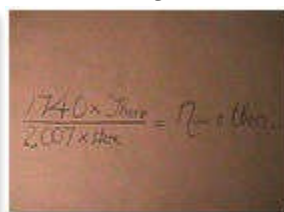

7

8

9

10

11

12

Gallery Details

1. Bucharest - The Dream, Lightbox with photos and paint, 21cm29cm10cm
2. Women and War, Lightbox xray print and pen, 21cm29cm10cm
3. Business as Usual, Lightbox with tissue paper, collage and pencil
4. Tearless Night III, Installation - Projection from a 'machine', 3.0mx4.0mx2.4m
5. In(ter)dependent, Installation - projection with observer interacting, one complete gallery space
6. Now and Then, Installation-mixed media lightbox and sand, 1.0mx1.0mx2.2m
7. Now and Then - detail, Mixed media light and motors, 3.0mx3.0mx3.0m
8. The Time Capsule, Timber room with backlight photographs, 2.8mx2.4mx2.2
9. The Professor, Copper and paper, 2.4mx1.2mx
10. The Seeker, Patinated steel, 30cmx30cmx1.3m
11. The Seeker - detail, Patinated steel, 30cmx30cmx1.3m
12. The Appeal, ceramic, copper patinated steel and wood