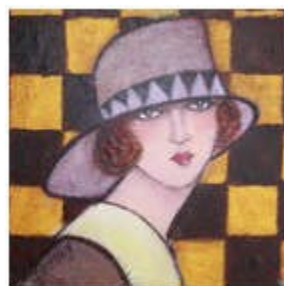

7

8

9

10

11

12

Gallery Details

1. Fetch, Acrylic on board, 40 x 50cm
2. Chapeau Brun, Acrylic on canvas, 40 x 40 x 4cm
3. Geisha Mystery, Oil and mixed media on canvas, 50 x 70cm
4. The dance, Acrylic, 40 x 50cm
5. Granuaile, Acrylic and textures, 50 x 70cm
6. Living Color, Acrylic on canvas, 60 x 60cm
7. Tea Time, Acrylic on canvas, 40 x 40 x 4cm
8. Vintage Flapper, Acrylic on canvas, 20 x 20 x 2cm
9. Earth Mother, Oil and mixed media on canvas, 70 x 50cm
10. Printemps, Acrylic and mixed media on board, 30 x 40cm
11. Vintage Flapper, Acrylic on canvas, 20 x 20 x 2cm