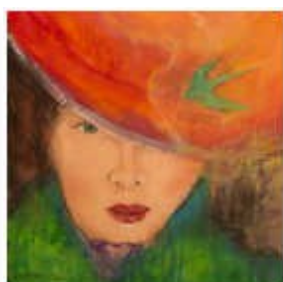

www.NewIrishArt.com presents

Lorraine Fletcher

1

2

3

4

5

6

7

8

9

10

11

12

Gallery Details

1. Campercow Brothers, Acrylic on canvas, 50 x 70 cm
2. Campercow Belle, Acrylic on canvas, 60 x 60 cm
3. Campercow 1, Acrylic, 60 x 60 cm
4. Bee Campercow, Acrylic, 40 x 40 cm
5. Yellow Blouse, Acrylic, 60 x 60 cm
6. Valentine Campercow, Acrylic, 40 x 40 cm
7. Ruby Lips, Acrylic, 30 x 30 cm
8. Watch Over Me, Acrylic, 30 x 60 cm
9. Fly away, Acrylic with copperleaf, 30 x 30 cm
10. Emerald Eyes, Acrylic, 60 x 60 cm
11. Distant Memories, Acrylic, 50 x 70 cm
12. Come Back, Acrylic with copperleaf, 30 x 30 cm