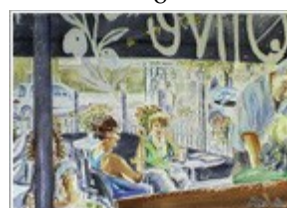

7

8

9

10

11

12

Gallery Details

1. Temple Bar, Watercolour, 12 x 32 ins
2. Loughshinny 3 Bikes, Watercolour, 11 x 16 ins
3. Sarah, Pastel, 12 x 8 ins
4. The Peppercanister from Percy Place, Watercolour, 12 x 32 ins
5. John Lennon in Rehearsal, Watercolour, 18 x 11 ins
6. Bullock Harbour and Castle, Watercolour, 12 x 32 ins
7. Mao Restaurant, Watercolour, 16 x 28 ins
8. Pauline, Pen and Ink, 14 x 12 ins
9. Life Drawing, Coloured Pencils, 8 x 6 ins
10. Loughshinny and Single Boat, Watercolour, 20 x 28 ins
11. Figure Drawing, Charcoal, 18 x 12 ins
12. Olive Restaurant, Watercolour, 16 x 18 ins