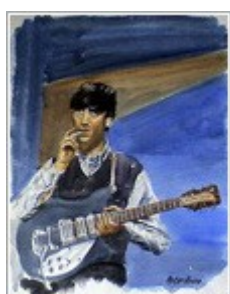

www.NewIrishArt.com presents

Peter Price

1

2

3

4

5

6

7

8

9

10

11

12

Gallery Details

1. Temple Bar, Watercolour, 12 x 32 ins
2. Loughshinny 3 Bikes, Watercolour, 11 x 16 ins
3. Sarah, Pastel, 12 x 8 ins
4. The Peppercanister from Percy Place, Watercolour, 12 x 32 ins
5. John Lennon in Rehearsal, Watercolour, 18 x 11 ins
6. Bullock Harbour and Castle, Watercolour, 12 x 32 ins
7. Mao Restaurant, Watercolour, 16 x 28 ins
8. Pauline, Pen and Ink, 14 x 12 ins
9. Life Drawing, Coloured Pencils, 8 x 6 ins
10. Loughshinny and Single Boat, Watercolour, 20 x 28 ins
11. Figure Drawing, Charcoal, 18 x 12 ins
12. Olive Restaurant, Watercolour, 16 x 18 ins

Online Gallery:

<http://www.NewIrishArt.com>